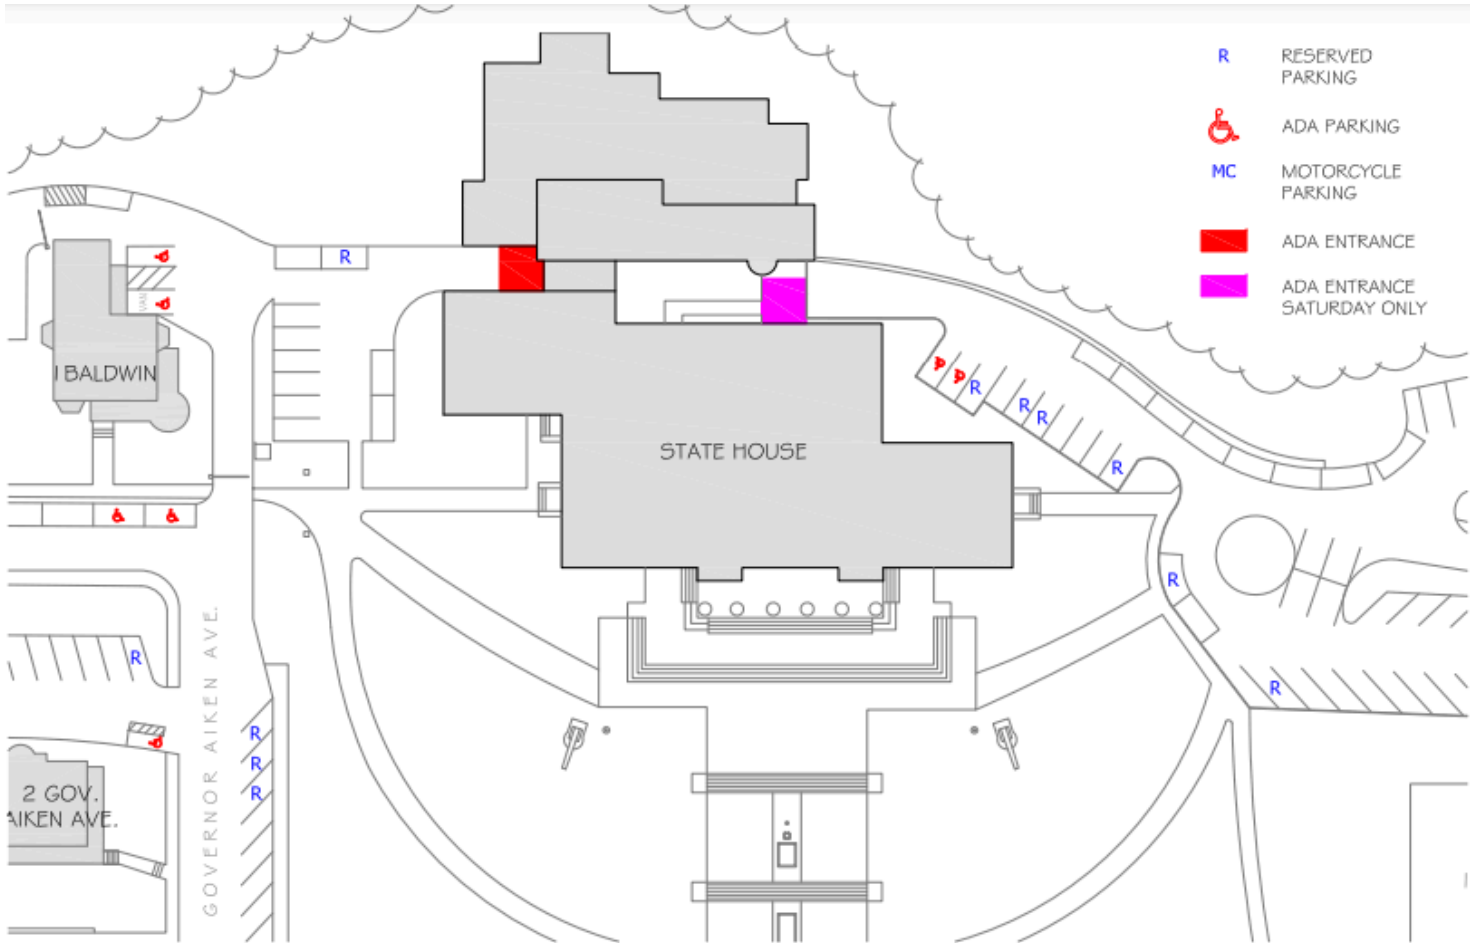

Capitol Parking Map

There is on-street metered parking within the Capitol District. Free parking is offered in a nearby lot at the Vermont Department of Labor ([5 Green Mountain Drive](#)).

Please arrive early to ensure that you find parking.

#VTCAD26

State House Navigation

1. Enter through either side door of the State House- there is no security check inside!

2. Once inside, please follow signs pointing you toward the elevator or stairs to join us in the 2nd floor cafeteria

3. Follow the stairs/ Take the elevator to the 2nd floor and take a right. Follow signs toward the cafeteria.

There will be an ACS CAN staff member or volunteer available to assist you in finding our cafeteria from there!